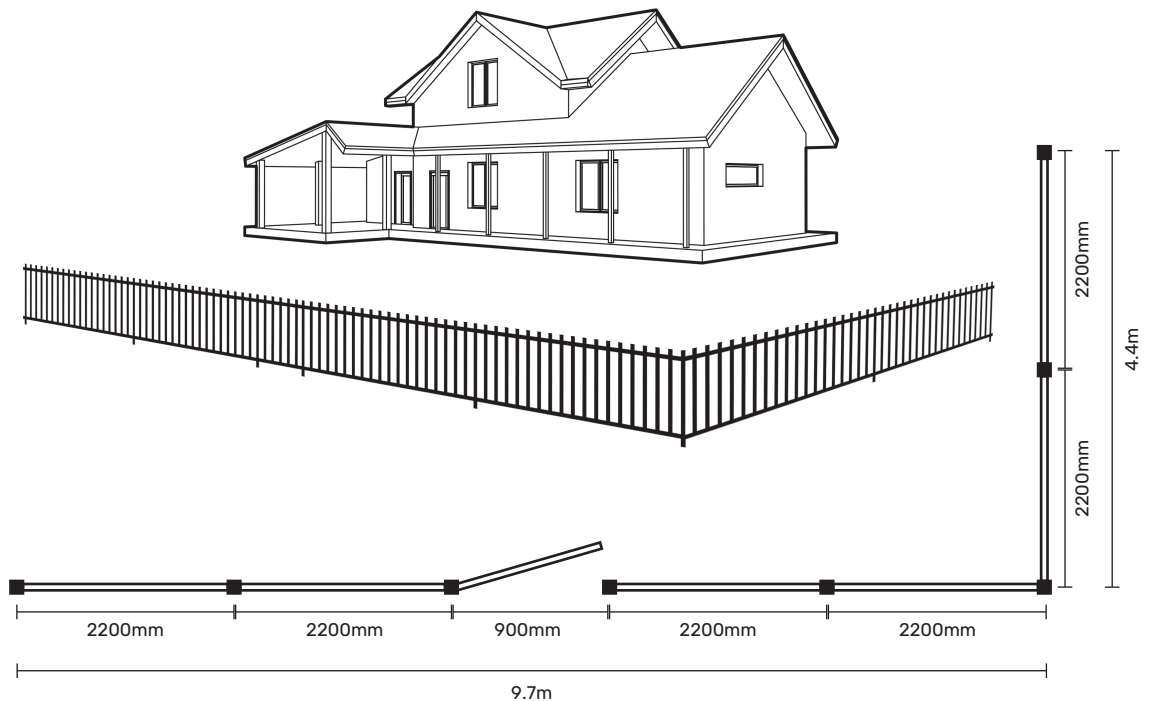

STEP 1: Choose your range: Square Tube, Blade or Roll Top
STEP 2: Sketch out your home, perimeter or pool dimensions (see over)
STEP 3: Calculate fence components and accessories required

(Example Sketch using 1200mm Square Tube - Picket Fence System)

*Hinges and Latches sold separately

SCAN HERE
to plan your
fence online

rapidfence.com.au

Available at
BUNNINGS
warehouse